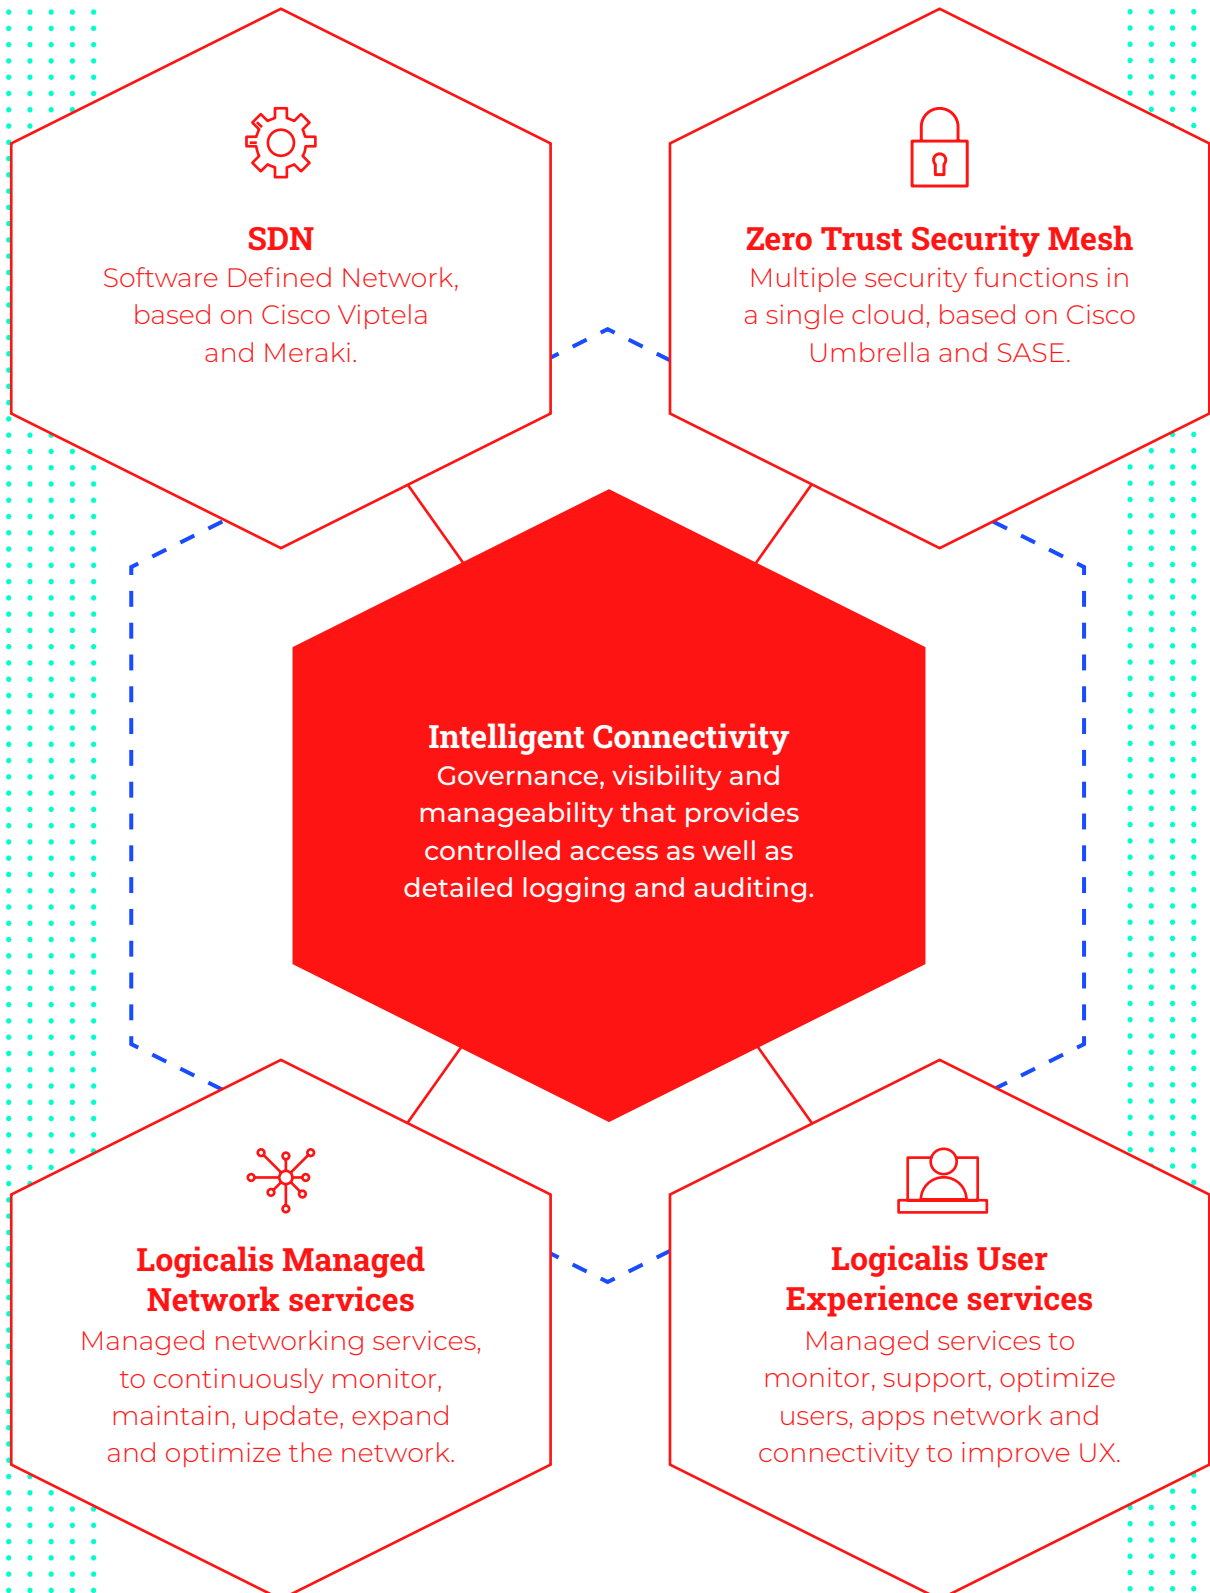

Predictable user experience

We enable intelligent predictive analysis of your network traffic utilizing best of breed AI to provide real-time insights into connectivity and app performance. This allows for proactive management and reliable user experience.

Sustainability by design

Our solution enables businesses to digitalize and dematerialize their core IT solutions, measurably reducing their carbon footprint. Our solution allows technology to become a key contributor to your sustainability initiatives.

Solution building blocks

Intelligent Connectivity is a SASE-based managed offering that delivers access and zero-trust security from edge to edge, with real-time insights into network, connectivity and application performance – all managed by a trusted expert.